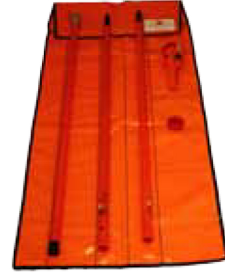

ELECTRICAL SAFETY KITS

SAFETY KIT (CONFIGURATION 10) 1800 MM

- 1x 1800 mm hot stick with Sunrise Fitting
- 2x 1800 mm extension stick
- 1x Hot stick end cap
- 1x Modiewark voltage tester
- 1x Coloured PVC 4 stick side pocket carry bag

MODW-SFTKIT10

SAFETY KIT (CONFIGURATION 11) 1200 MM

- 1x 1200 mm hot stick with Sunrise Fitting
- 3x 1200 mm extension stick
- 1x Hot stick end cap
- 1x Modiewark voltage tester
- 1x Coloured PVC 4 stick side pocket carry bag