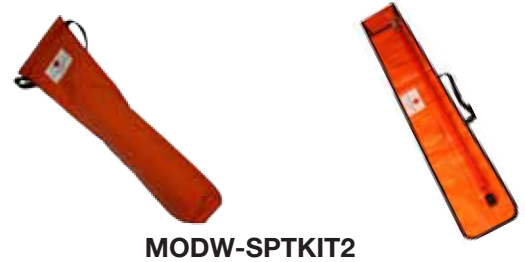

SPOUT KIT (CONFIGURATION 3) 1200 MM

- 1x 1200 mm hot stick with sunrise fitting
- 1x Hot stick end cap
- 1x Modiewark Spout tester specify spout length.
- 1x Coloured PVC 2 stick bag
- 1x ABS case to suit 150 mm Spouts

Note: All other spout lengths must be detached to fit into case.