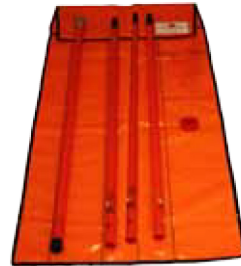

MODW-SFTKIT11

SAFETY KIT (CONFIGURATION 12) 1800 MM

- 1x 1800 mm hot stick with Sunrise Fitting
- 3x 1800 mm extension stick
- 1x Hot stick end cap
- 1x Modiewark voltage tester
- 1x Coloured PVC 4 stick side pocket carry bag