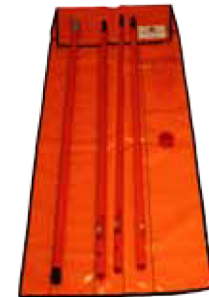

MODW-SFTKIT12

Note: Customers need to specify which model of the Modiewark tester they require for their chosen kit